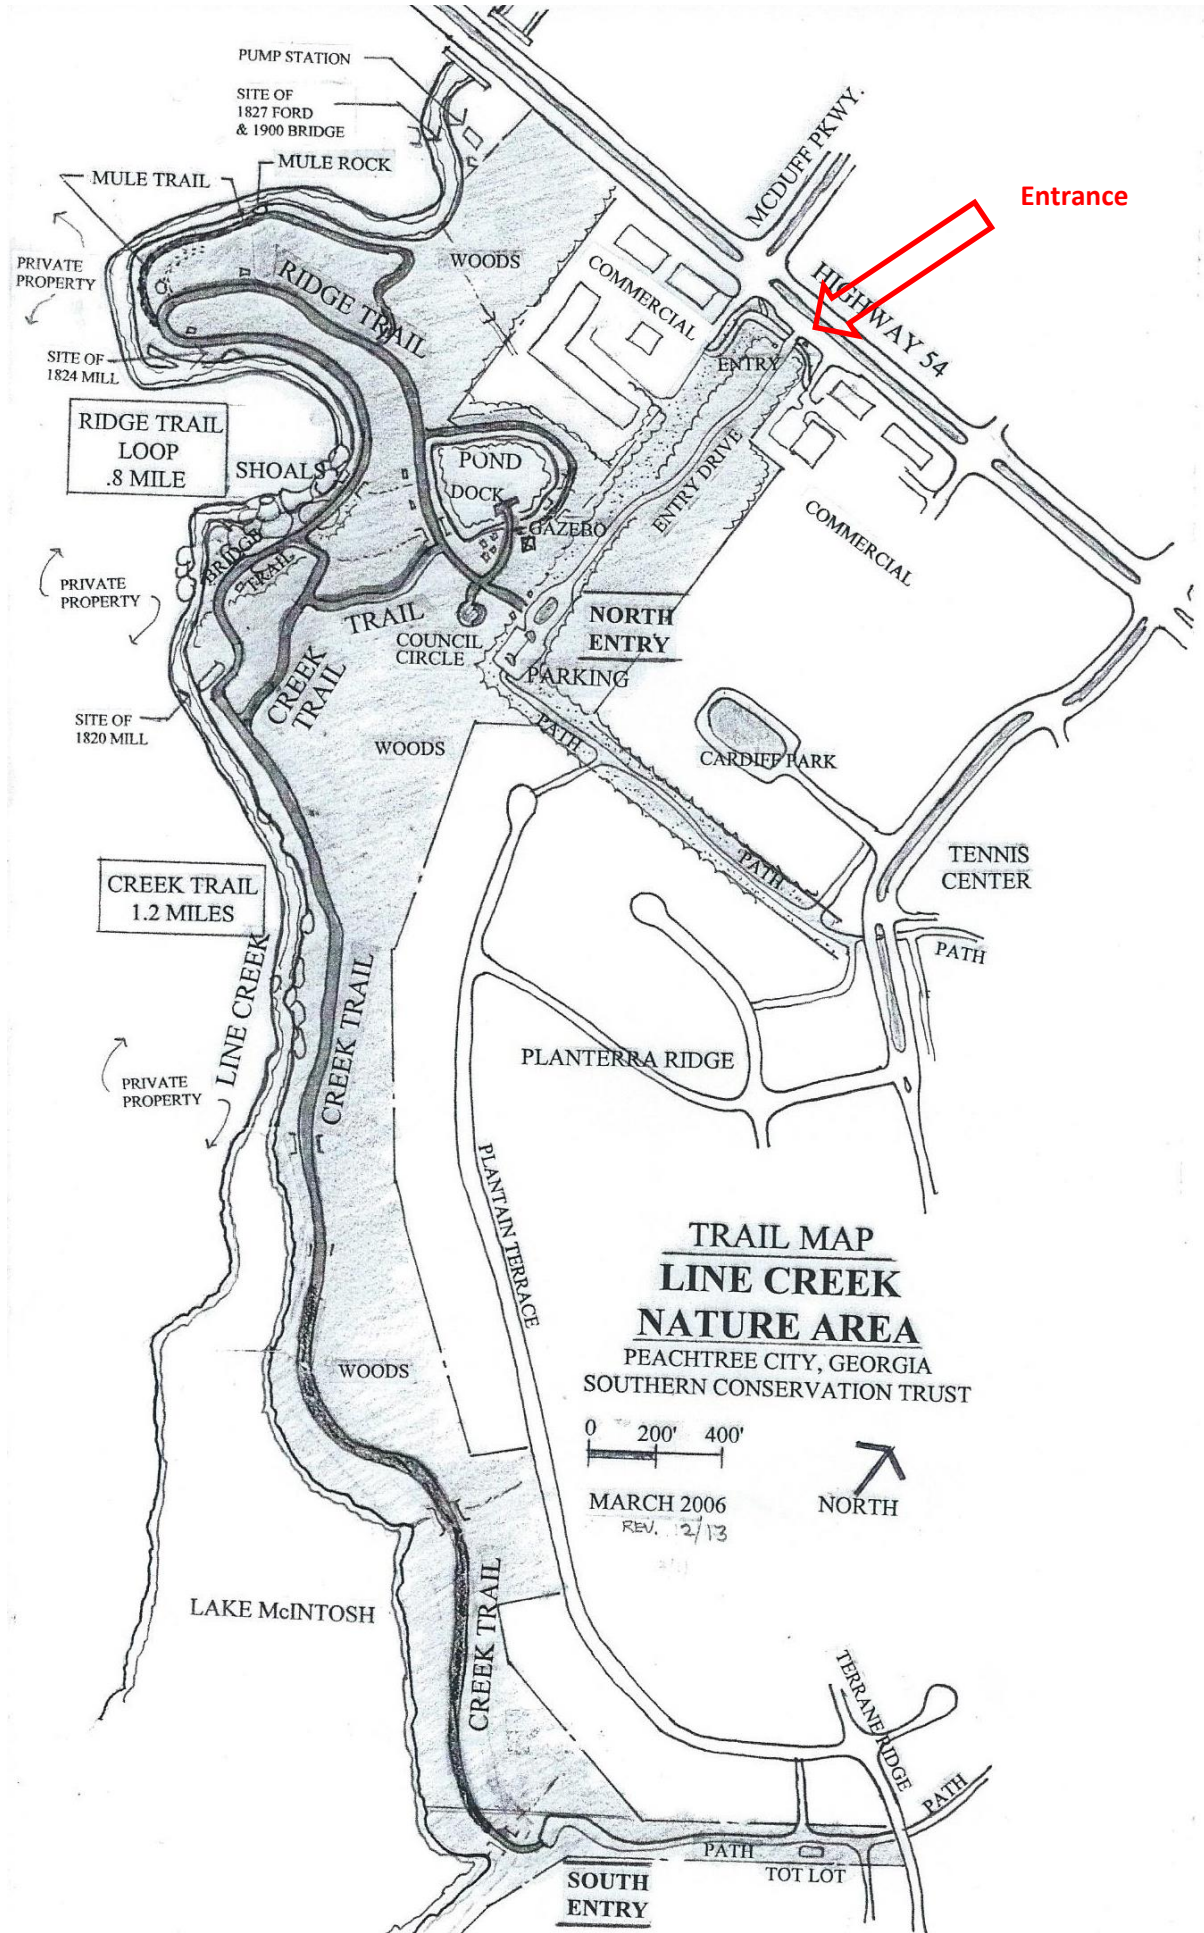

Line Creek Nature Area

Entrance

TRAIL MAP
LINE CREEK
NATURE AREA
PEACHTREE CITY, GEORGIA
SOUTHERN CONSERVATION TRUST

0 200' 400'

MARCH 2006
REV. 2/13

SOUTH
ENTRY