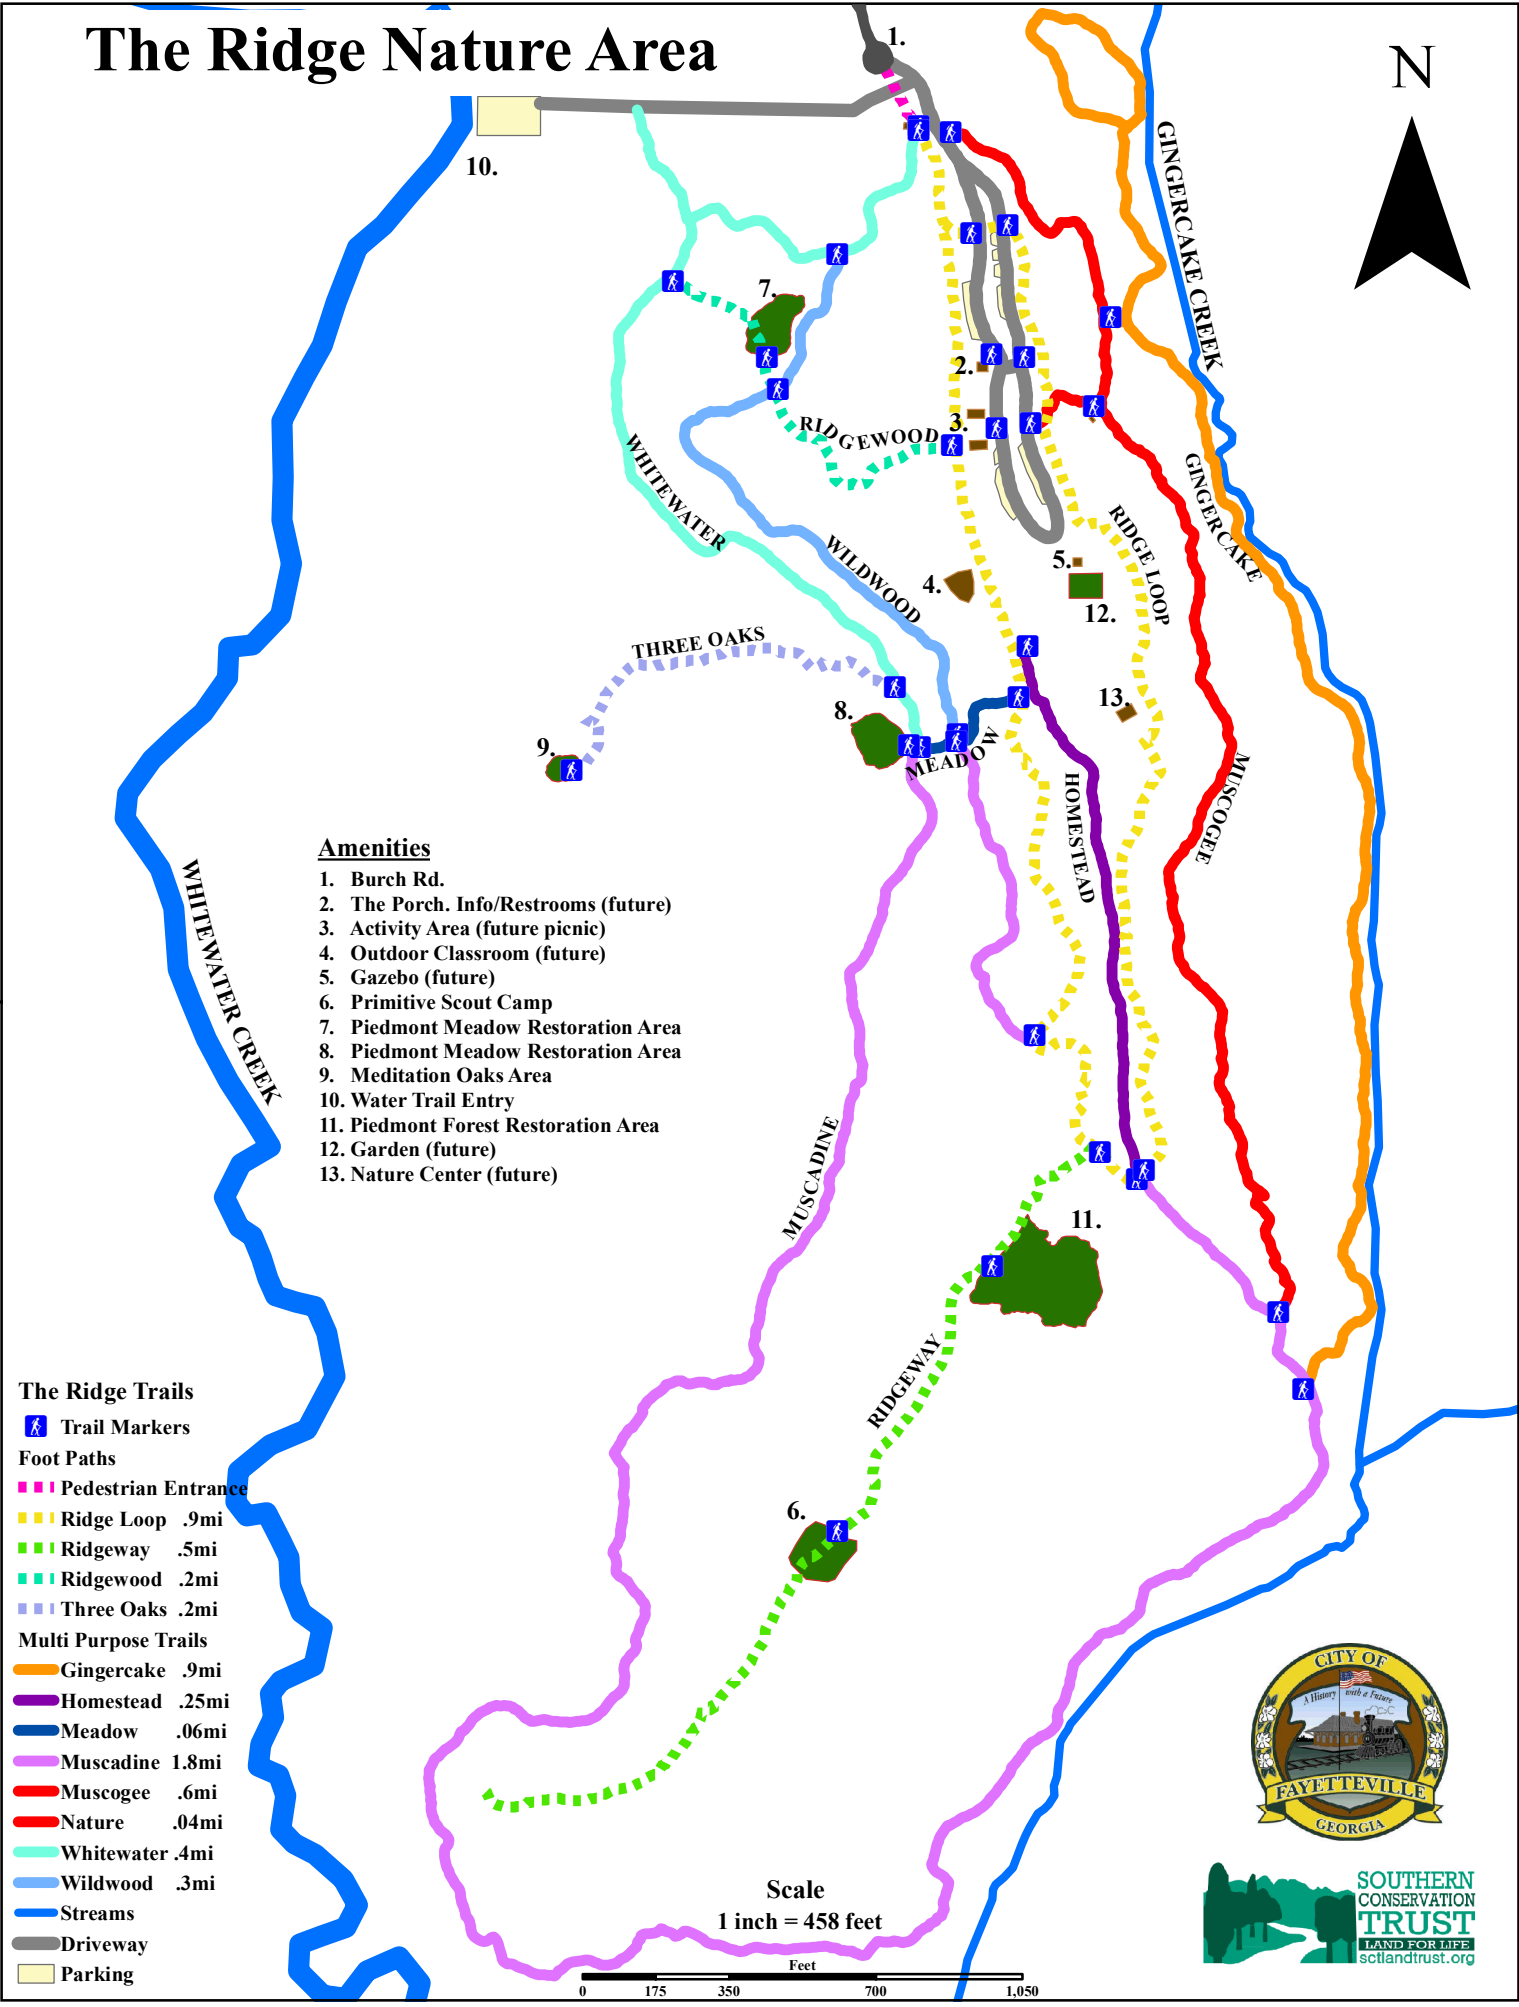

# The Ridge Nature Area

N

### Amenities

1. Burch Rd.
2. The Porch. Info/Restrooms (future)
3. Activity Area (future picnic)
4. Outdoor Classroom (future)
5. Gazebo (future)
6. Primitive Scout Camp
7. Piedmont Meadow Restoration Area
8. Piedmont Meadow Restoration Area
9. Meditation Oaks Area
10. Water Trail Entry
11. Piedmont Forest Restoration Area
12. Garden (future)
13. Nature Center (future)

### The Ridge Trails

- Trail Markers
- Foot Paths**
- Pedestrian Entrance
- Ridge Loop .9mi
- Ridgeway .5mi
- Ridge Wood .2mi
- Three Oaks .2mi
- Multi Purpose Trails**
- Gingercake .9mi
- Homestead .25mi
- Meadow .06mi
- Muscadine 1.8mi
- Muscogee .6mi
- Nature .04mi
- Whitewater .4mi
- Wildwood .3mi
- Streams
- Driveway
- Parking